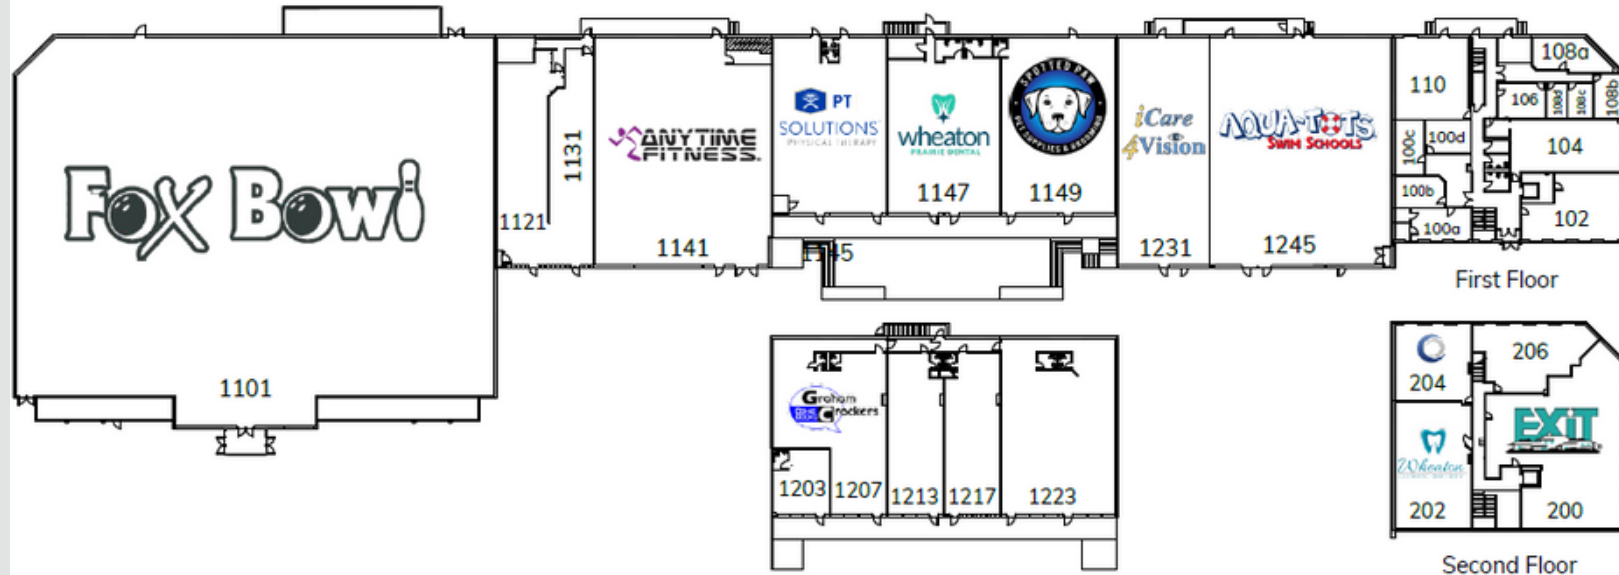

Retail/Office Space Available

SITE SUMMARY

- Building GLA: 79,151 SF
- Parking: 279 surface spaces +/-
- Lot Size: 5.61 AC
- Total Available: 7,134 SF
- Signage: Large pylon signs on Butterfield Road
- Access: Signalized access from Butterfield Road
- Traffic Counts: 27,530 VPD on Butterfield